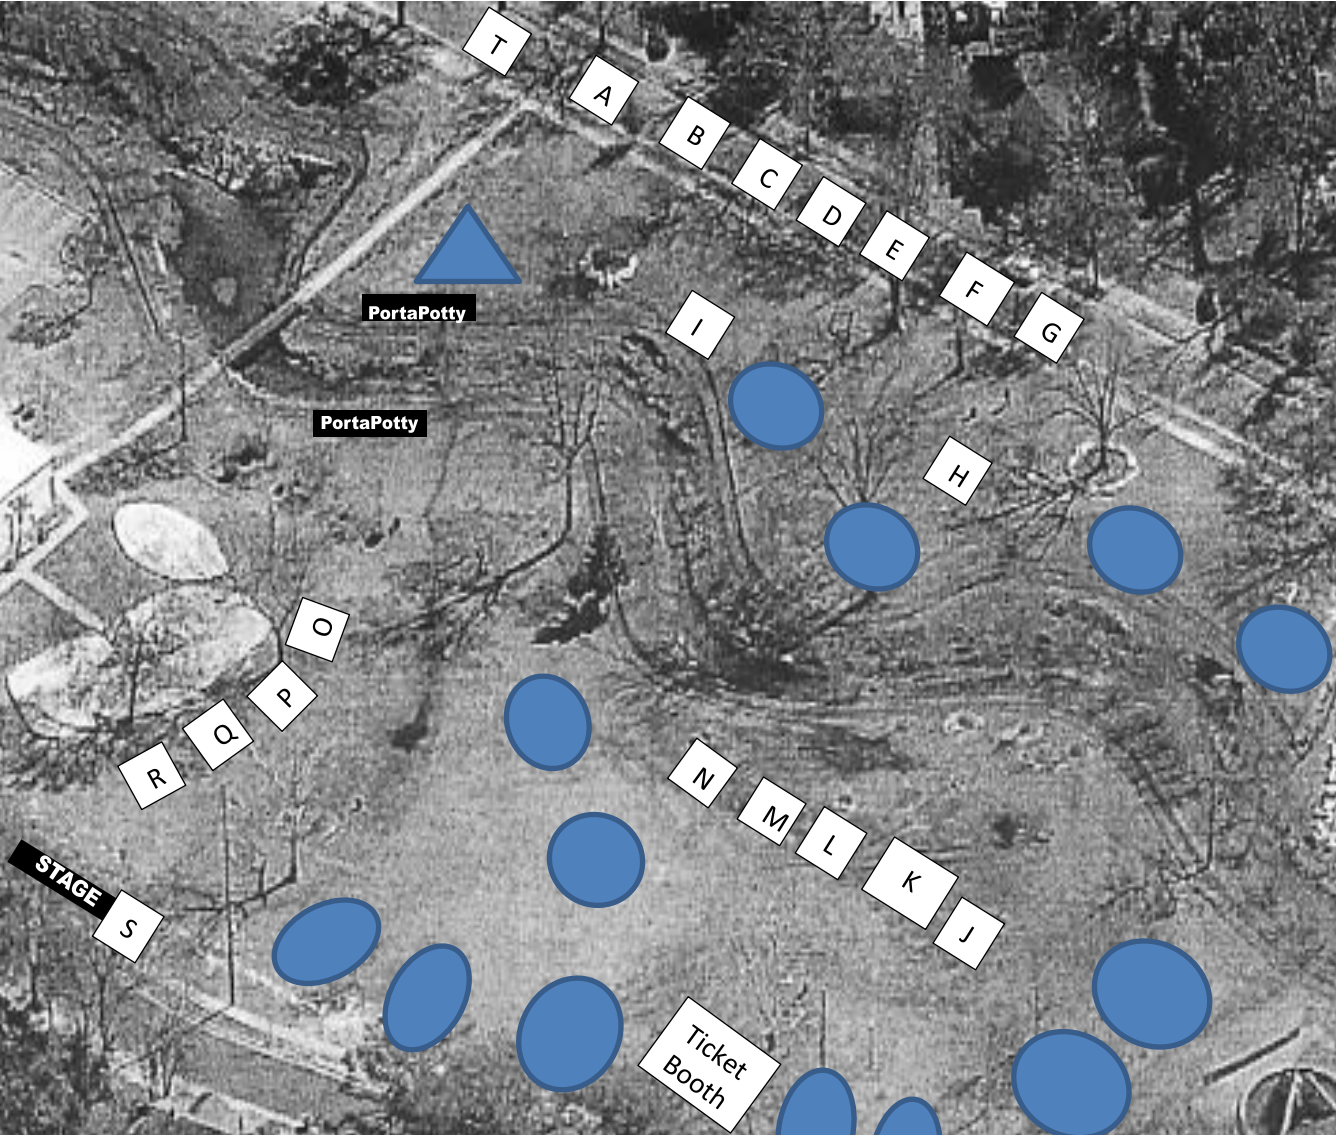

**St. Pat's Children's Area  
Plan A  
(No Rain)**

Legend	
A	Food Vendor
B	Food Vendor
C	Food Vendor
D	Food Vendor
E	Food Vendor
F	Food Vendor
G	Food Vendor
H	Face Painter
I	Lemonade Stand
J	Face Painting
K	City P&R Tent
L	Tia, Sha, Sha
M	Bulldogs Football
N	Sabrina's Lunch
O	Boy Scouts
P	Select Health
Q	Ruby Sensations
R	Sound / DJ
S	Sound / DJ
T	Petting Zoo / Pony Rides
●	Rides/Inflatables
▲	Petting Zoo / Pony Rides